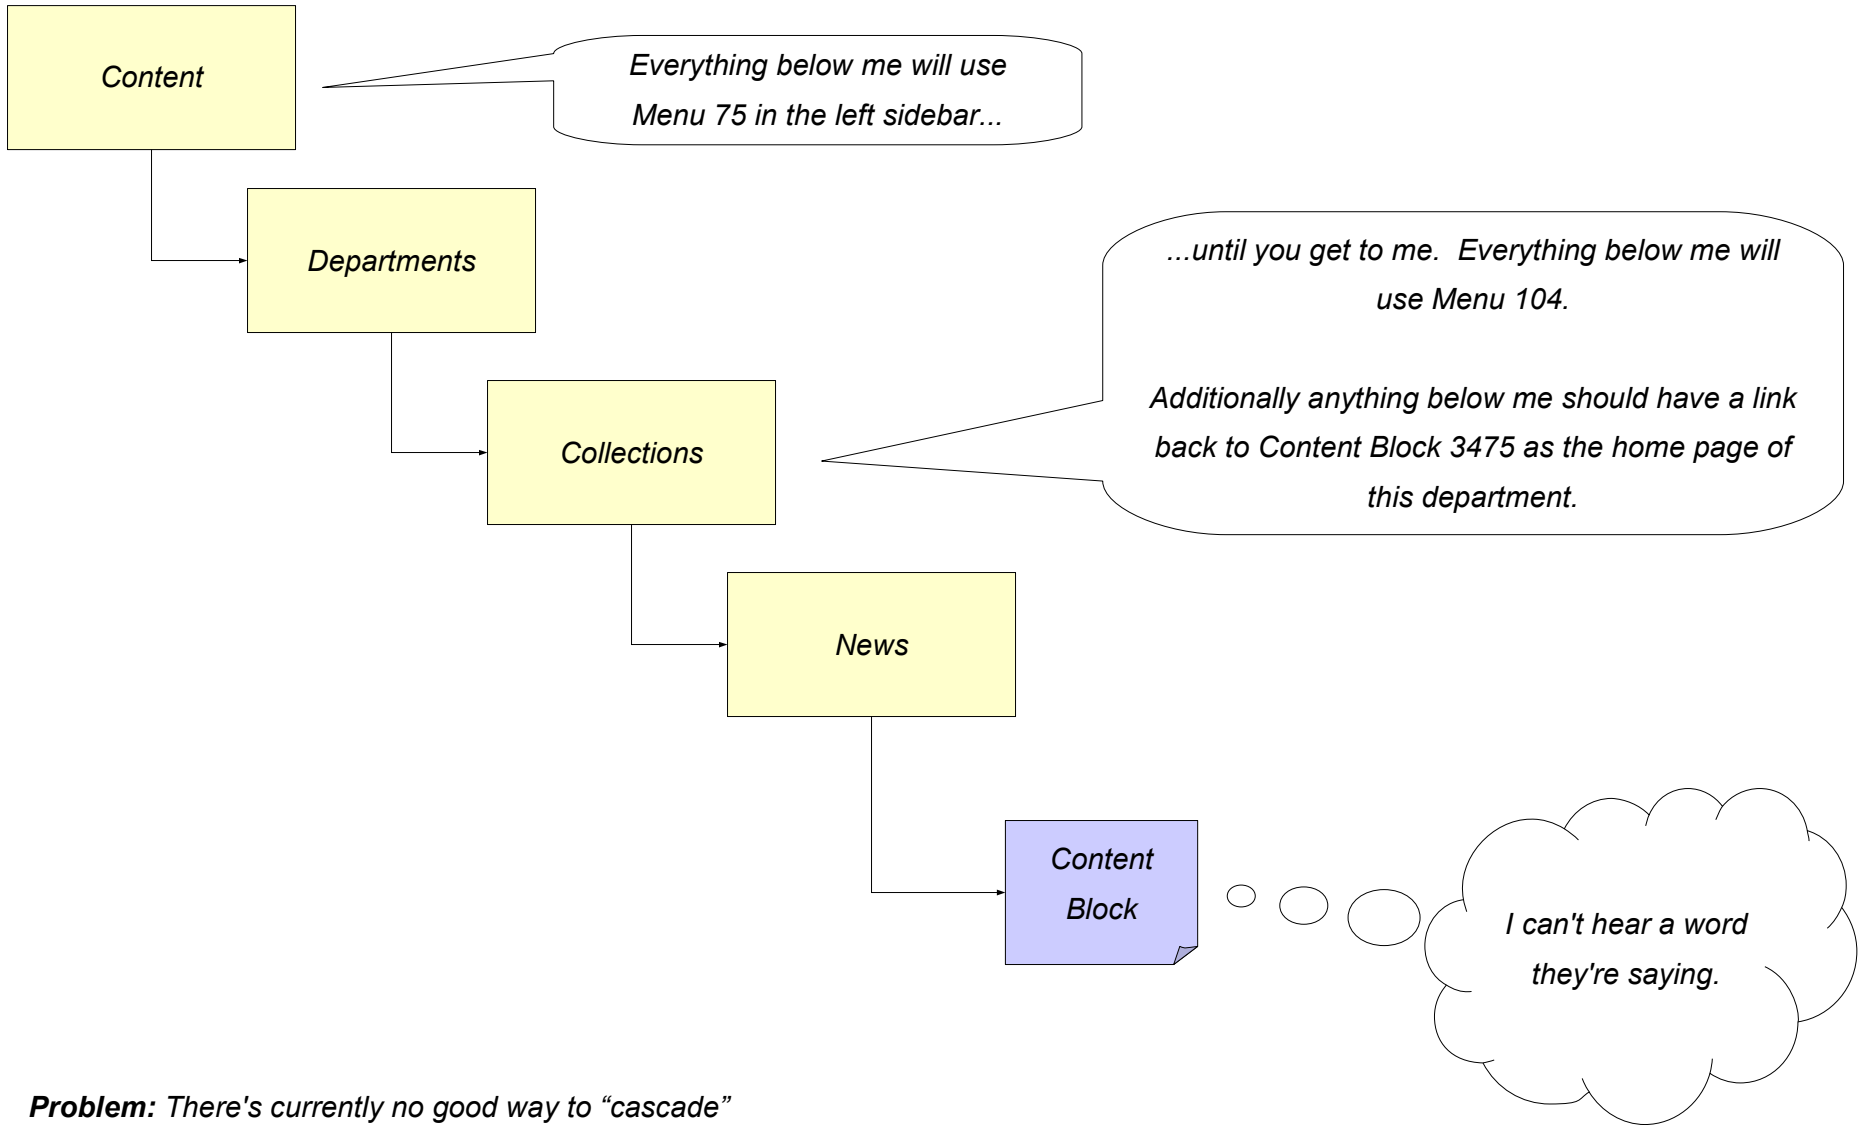

**Problem:** Content Blocks know very little about where they are in the folder structure.

**Problem:** There's currently no good way to "cascade" settings down the tree to the content below.

*What's the name of folder you're located in?*

*Are you somewhere underneath the Collections folder?*

*How deep in the tree are you?*

*What menu should I use in the sidebar when I display you?*

**Problem:** *Templates have "questions" that they need answered when rendering content. Right now, Content Blocks have no way to answer these questions.*